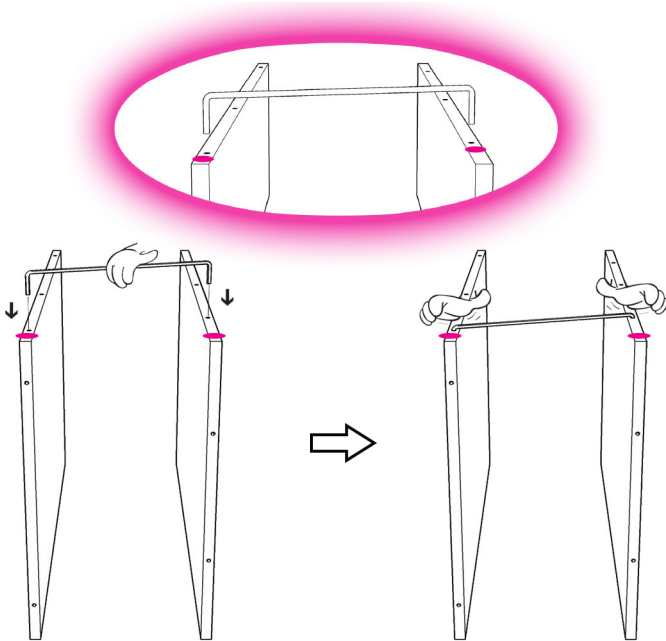

TARS COFFEE TABLE

225-000039

Assembly Instructions

No tools are required to
assembly this product.

1

2

3

4