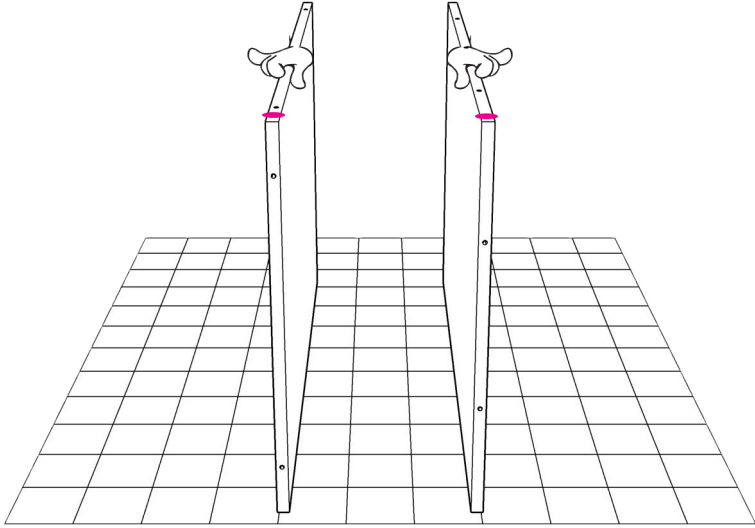

TARS COFFEE TABLE

225-000039

Assembly Instructions

No tools are required to
assembly this product.

1

2

3

4