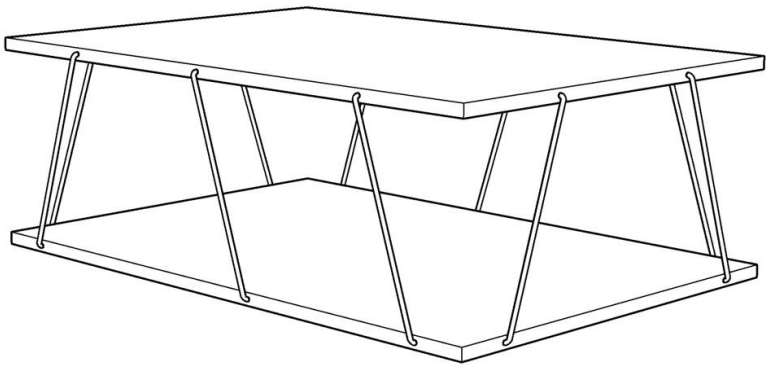

TARS COFFEE TABLE

225-000039

Assembly Instructions

No tools are required to
assembly this product.

1

2

3

4