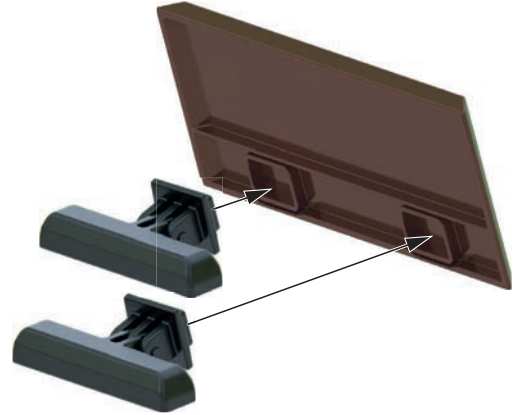

3

1	PM - 22 70922	Mercedes-Benz 300 SL
2	PM - 22 70922	
3	P1 +3-2 L18 OK	Model year: 1954 Engine: 6-in-line cylinder Engine capacity: 2996 ccm Power: 158 kW (215 HP) Acceleration 0-100 km/h: 10,0 s Weight: 1295 kg Max. speed: 260 km/h

© 2022 geobra Brandstätter Stiftung & Co. KG No.30817696
Brandstätterstraße 2-10, 90513 Zirndorf/Germany 11.21

2