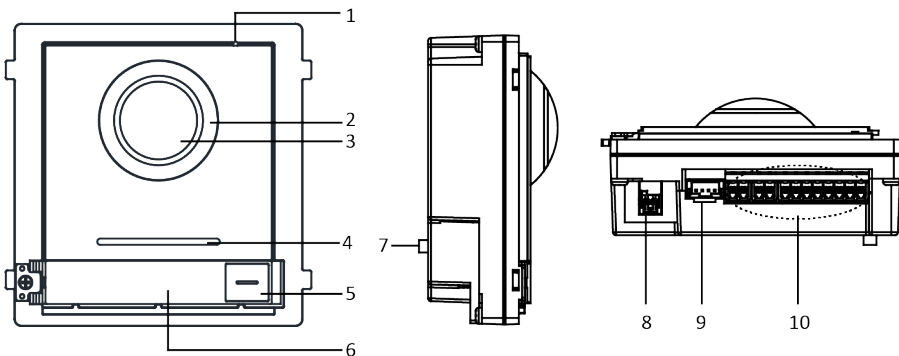

Specification

Model		DS-KD8003-IME2
System	Processor	Embedded microcontroller
	Operation mode	One touch key

Model		DS-KD8003-IME2
	Operation system	Embedded Linux operation system
Video	Input	200 W super definition camera
	Night shot	Support low light and IR light-supplement mode
	Backlight compensation	Support
	Digital noise reduction	Support
	Wide dynamic	Real wide dynamic
	Field angle	Horizontal 180°, vertical 96°
	Video compression standard	H.264
	Video code stream	Main stream: 1080p@30fps, 720p@30fps (configurable); sub stream: D1
	Video resolution	Main stream: 1920 × 1080, (720p configurable); sub stream: 720 × 480
	Motion detection	Support
	Flash-avoid frequency	50 Hz, 60 Hz
	Audio	Audio intercom
Audio input		Omnidirectional microphone
Audio output		Loudspeaker, 20 cm sound effect > 80db
Audio compression standard		G.711 U
Audio compression rate		64 Kbps
Audio quality		Noise suppression and echo cancellation
Network	Wired network interface	Two-wire transmission
	Protocol	TCP/IP, RTSP
Access control	Relay interface (main module)	2, NC + NO separately draw forth
Interface	RS-485	1 (inter-module connection)
	Alarm input	4
Tamper	Tamper	1
General	Protective level	IP 65
	Button	1
	Power input	24 VDC two-wire power supply (< 16 W) or 12 VDC independent power supply (< 20 W)
	Power output	12 VDC (only for power supply of submodule)
	Working temperature	-40 °C to 60 °C (-40 °F to 140 °F)
	Working humidity	10% to 95%
	Installation	Wall mounting

Typical Application

Available Model

DS-KD8003-IME2

Physical Interface

No.	Description	No.	Description
1	Microphone	6	Nametage
2	Low Illumination IR Supplement Light	7	TAMPER
3	Bult-in Camera	8	Network Interface and Power Supply
4	Loudspeaker	9	Module-connecting Interface (output)
5	Call Button	10	Terminals