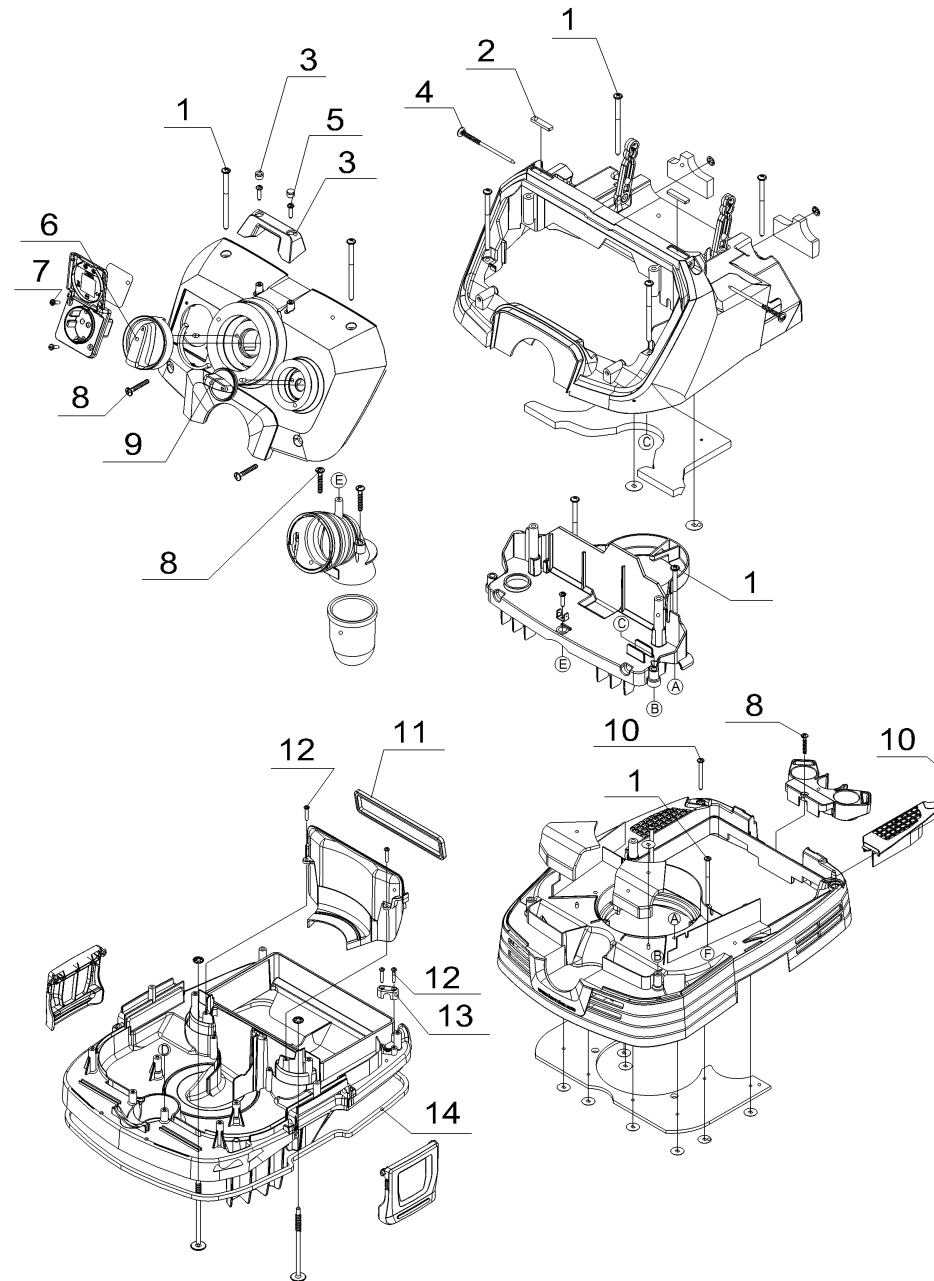

5 Short spare parts list NT 30/1 Tact Te L (1.148-211.3)

Professional \ Vacuum cleaner \ Wet-/dry vacuum cleaner \ NT 30/1 Tact Te L *EU \ Short spare parts list NT 30/1 Tact Te L

5 Short spare parts list NT 30/1 Tact Te L (1.148-211.3)

Professional \ Vacuum cleaner \ Wet-/dry vacuum cleaner \ NT 30/1 Tact Te L *EU \ Short spare parts list NT 30/1 Tact Te L

KÄRCHER

5 Short spare parts list NT 30/1 Tact Te L (1.148-211.3)

Professional \ Vacuum cleaner \ Wet-/dry vacuum cleaner \ NT 30/1 Tact Te L *EU \ Short spare parts list NT 30/1 Tact Te L

POS	Article no.	Description	Quantity	Unit
1	7.303-171.0	Screw 5x80 -10.9-R2R (K-In6Rd)	10.000	ST
2	4.070-360.0	Antislip rubber set	1.000	ST
3	4.070-345.0	Fixing case	1.000	ST
4	5.107-004.0	Guide screw	2.000	ST
5	7.303-129.0	Screw 4x16 -10.9-R2R (K-In6Rd)	2.000	ST
6	5.744-001.0	Handle	1.000	ST
7	7.303-206.0	Screw 3,5x16 -10.9-A2E (In6Rd)	2.000	ST
8	7.303-086.0	Screw 5x30 -10.9-R2R (K-In6Rd)	7.000	ST
9	5.744-002.0	Handle number of revolutions/hose select	1.000	ST
10	7.303-111.0	Screw 5x50 -10.9-R2R (K-In6Rd)	2.000	ST
11	5.363-187.0	Seal supply air	1.000	ST
12	7.303-096.0	Screw 4x22 -ST-10.9-R2R (IN6RD)	6.000	ST
13	5.034-505.0	Retaining bracket cable	1.000	ST
14	6.273-018.0	Seal string housing base plate	1.000	ST
15	7.303-323.0	Screw 5x130 -10.9-R2R (In6Rd)	4.000	ST
16	4.071-086.0	Hose hook set	1.000	ST
17	5.322-157.0	Filter cover closure	1.000	ST
18	5.317-231.0	Bolt hook	2.000	ST
19	5.333-221.0	Spring	1.000	ST
20	7.303-285.0	Screw 4x30 -10.9-R2R (K-In6Rd)	6.000	ST
21	6.904-360.0	Flat-pleated filter only for replacement	1.000	ST
22	5.044-317.0	Holder floor nozzle	1.000	ST
23	7.303-234.0	Screw 5x60 -10.9-A2K (K-In6Rd)	2.000	ST
24	2.889-154.0	Filter bags-fleece 5 piece 30 Liter	1.000	ST
25	6.435-894.0	Castor Ø75	1.000	ST
26	6.435-895.0	Castor with brake Ø75	1.000	ST
27	5.515-361.0	Wheel D180	2.000	ST
28	6.343-168.0	Lock washer	2.000	ST
29	5.515-386.0	Wheel cap large RAL 7012	2.000	ST