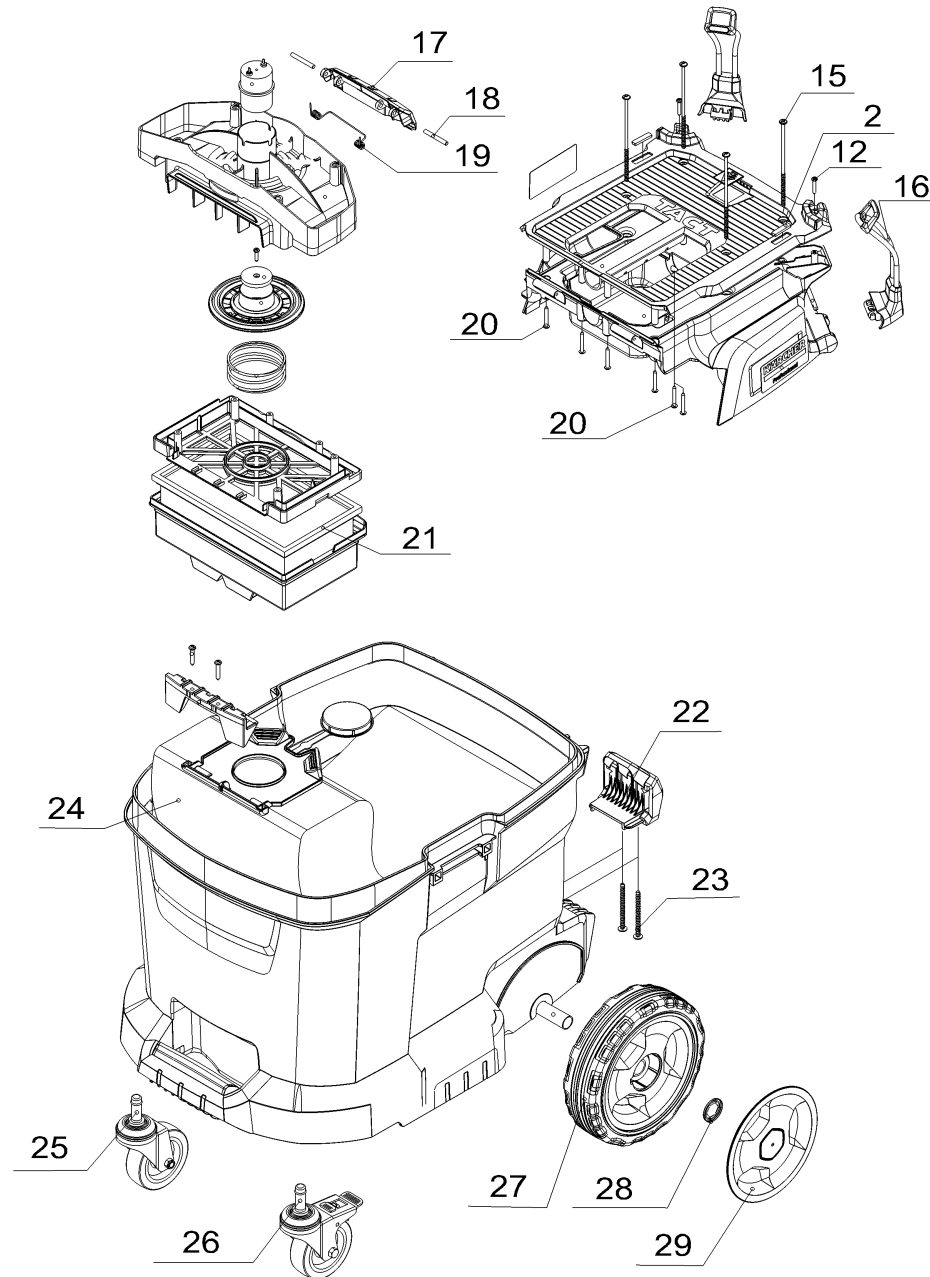

5 Short spare parts list NT 30/1 Tact Te L (1.148-211.3)

Professional \ Vacuum cleaner \ Wet-/dry vacuum cleaner \ NT 30/1 Tact Te L *EU \ Short spare parts list NT 30/1 Tact Te L

5 Short spare parts list NT 30/1 Tact Te L (1.148-211.3)

Professional \ Vacuum cleaner \ Wet-/dry vacuum cleaner \ NT 30/1 Tact Te L *EU \ Short spare parts list NT 30/1 Tact Te L

KÄRCHER

5 Short spare parts list NT 30/1 Tact Te L (1.148-211.3)

Professional \ Vacuum cleaner \ Wet-/dry vacuum cleaner \ NT 30/1 Tact Te L *EU \ Short spare parts list NT 30/1 Tact Te L

POS	Article no.	Description	Quantity	Unit
1	7.303-171.0	Screw 5x80 -10.9-R2R (K-In6Rd)	10.000	ST
2	4.070-360.0	Antislip rubber set	1.000	ST
3	4.070-345.0	Fixing case	1.000	ST
4	5.107-004.0	Guide screw	2.000	ST
5	7.303-129.0	Screw 4x16 -10.9-R2R (K-In6Rd)	2.000	ST
6	5.744-001.0	Handle	1.000	ST
7	7.303-206.0	Screw 3,5x16 -10.9-A2E (In6Rd)	2.000	ST
8	7.303-086.0	Screw 5x30 -10.9-R2R (K-In6Rd)	7.000	ST
9	5.744-002.0	Handle number of revolutions/hose select	1.000	ST
10	7.303-111.0	Screw 5x50 -10.9-R2R (K-In6Rd)	2.000	ST
11	5.363-187.0	Seal supply air	1.000	ST
12	7.303-096.0	Screw 4x22 -ST-10.9-R2R (IN6RD)	6.000	ST
13	5.034-505.0	Retaining bracket cable	1.000	ST
14	6.273-018.0	Seal string housing base plate	1.000	ST
15	7.303-323.0	Screw 5x130 -10.9-R2R (In6Rd)	4.000	ST
16	4.071-086.0	Hose hook set	1.000	ST
17	5.322-157.0	Filter cover closure	1.000	ST
18	5.317-231.0	Bolt hook	2.000	ST
19	5.333-221.0	Spring	1.000	ST
20	7.303-285.0	Screw 4x30 -10.9-R2R (K-In6Rd)	6.000	ST
21	6.904-360.0	Flat-pleated filter only for replacement	1.000	ST
22	5.044-317.0	Holder floor nozzle	1.000	ST
23	7.303-234.0	Screw 5x60 -10.9-A2K (K-In6Rd)	2.000	ST
24	2.889-154.0	Filter bags-fleece 5 piece 30 Liter	1.000	ST
25	6.435-894.0	Castor Ø75	1.000	ST
26	6.435-895.0	Castor with brake Ø75	1.000	ST
27	5.515-361.0	Wheel D180	2.000	ST
28	6.343-168.0	Lock washer	2.000	ST
29	5.515-386.0	Wheel cap large RAL 7012	2.000	ST